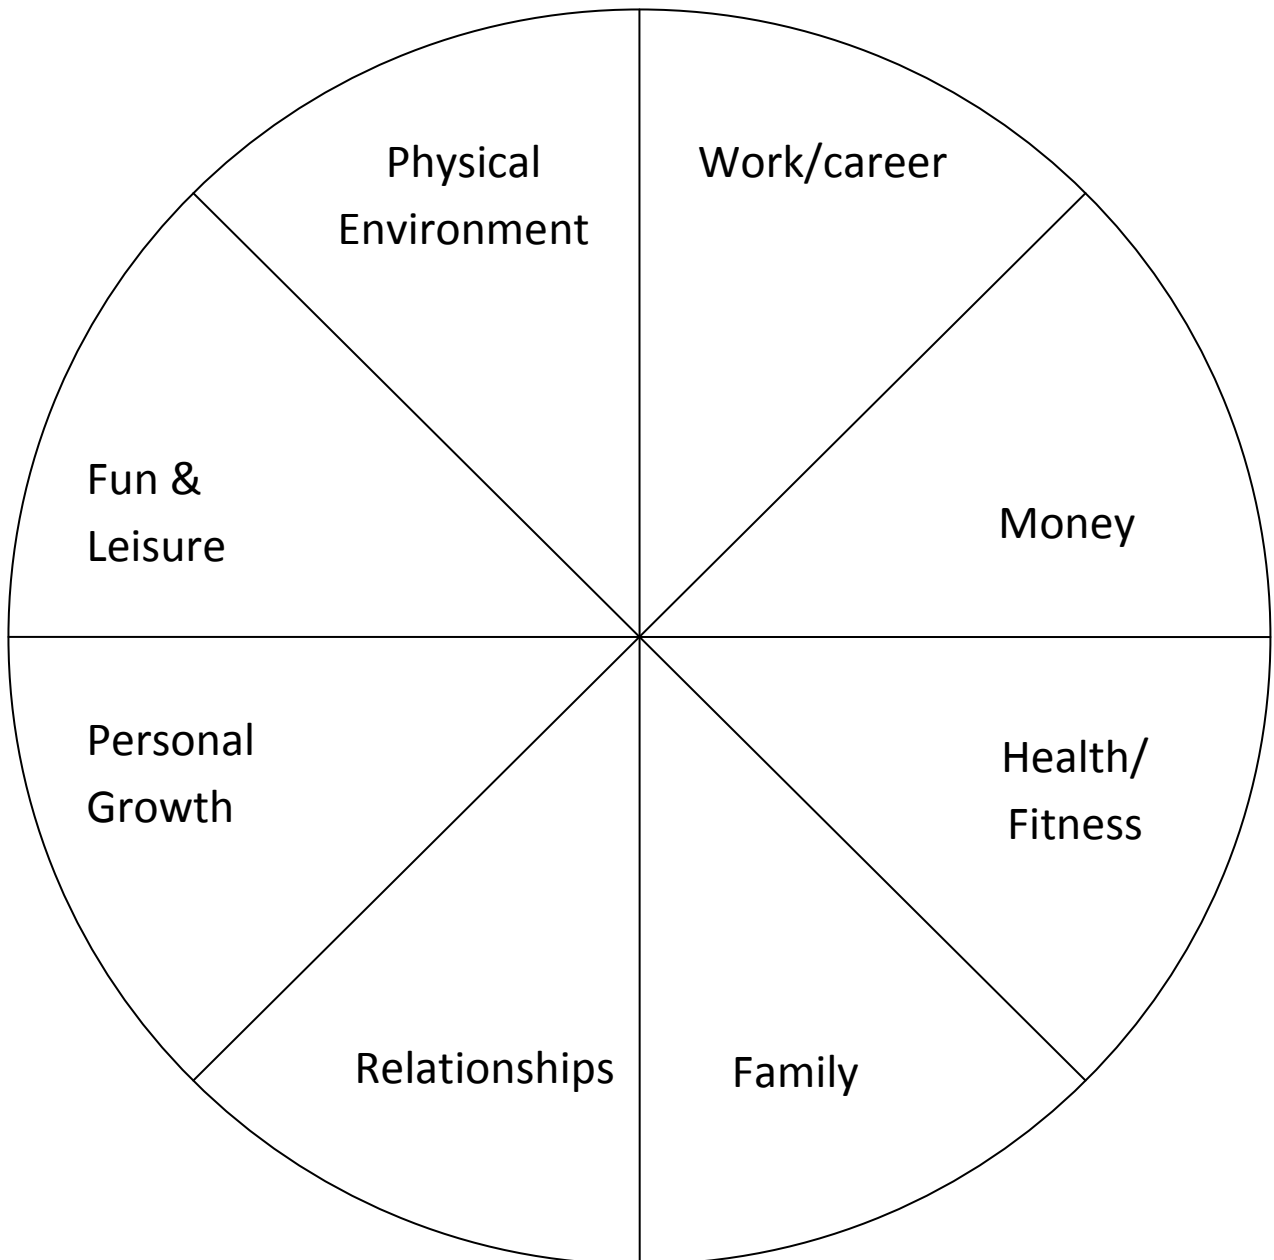

## The Wheel of Life

**Directions:** The eight sections in the Wheel of Life represent Life Balance. Seeing the center of the wheel as 0 and the outer edges as 10, rank your level of satisfaction with each area by shading each section.

My Inspiring goal/s \_\_\_\_\_